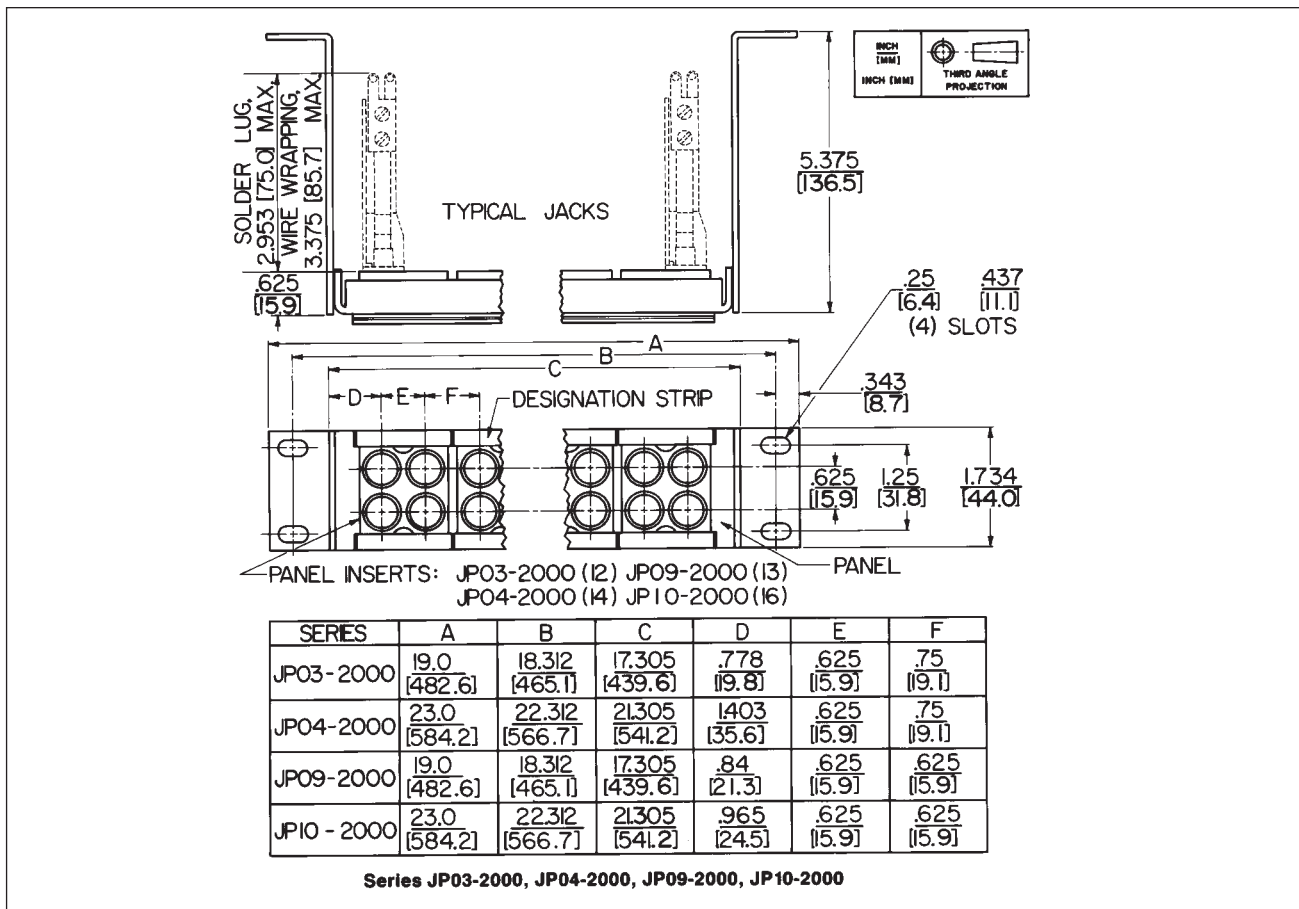

LONG FRAME (1/4") MODULAR TWIN ROW JACK PANELS

DIMENSIONS ARE FOR REFERENCE ONLY Inch
(mm)

NOTE: Contact your Switchcraft Representative for price and delivery.