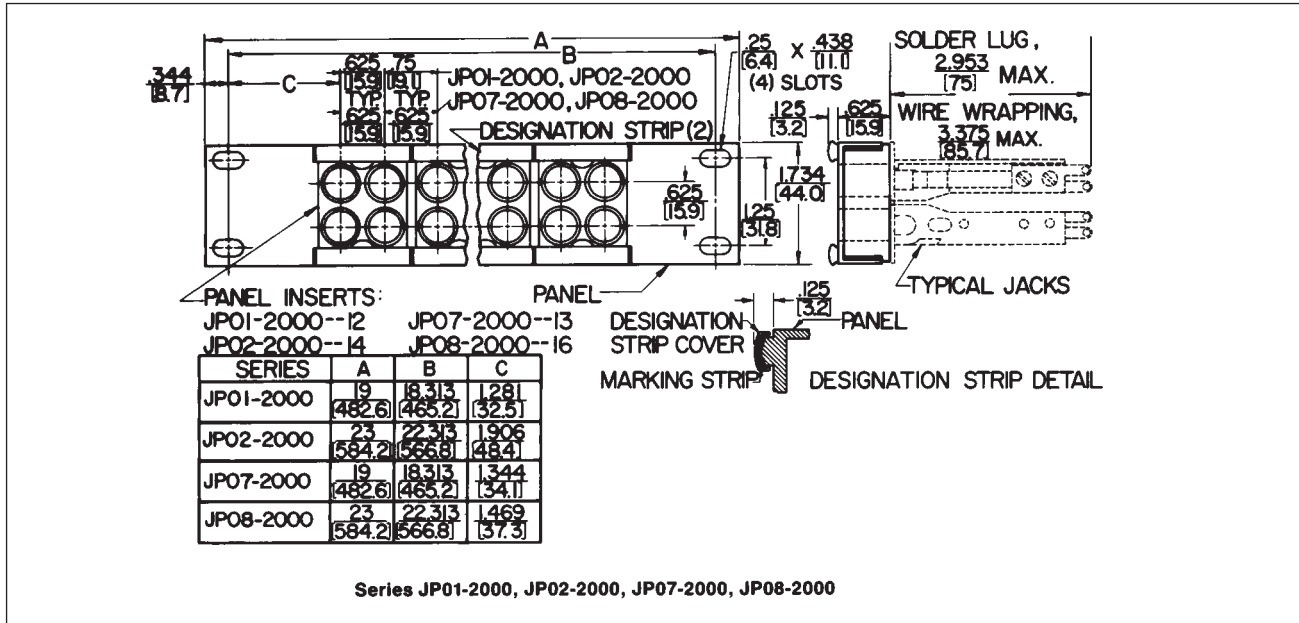

LONG FRAME (1/4") MODULAR TWIN ROW JACK PANELS

DIMENSIONS ARE FOR REFERENCE ONLY Inch
(mm)

NOTE: Contact your Switchcraft Representative for price and delivery.